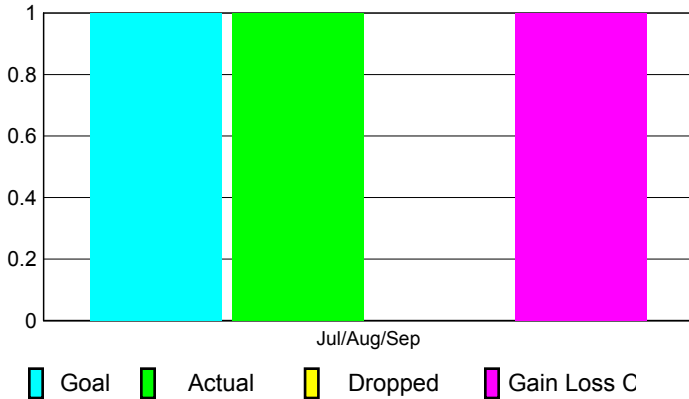

## CLUBS

Club Results  
2010-2011

Clubs  
2009-2010

Month	New Club Goal	Actual New Clubs	Actual Dropped Clubs	Gain/Loss of Clubs	Gain/Loss of Clubs
Jul/Aug/Sep	1	1	0	1	0
<b>Totals</b>	<b>1</b>	<b>1</b>	<b>0</b>	<b>1</b>	<b>0</b>

### Club Results 2010-2011

Goal, New, Dropped, Gain/Loss

### Comparison of Club Gain/Loss

Current Year Compared to the Previous Year