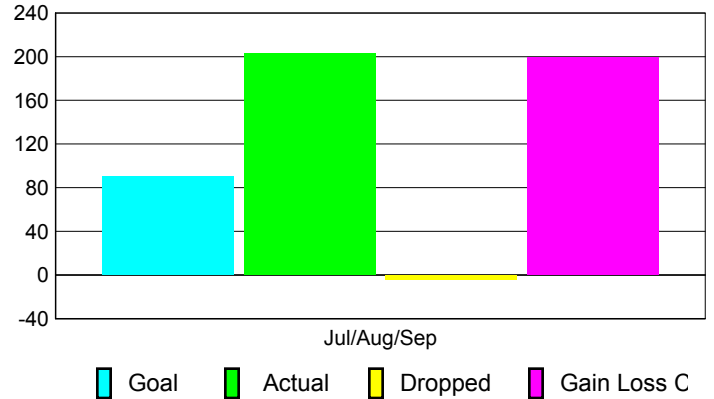

### YTD Status Quo Clubs 2010-2011

Status Quo Clubs Compared to Status Quo Members

## MEMBERSHIP

Membership Results  
2010-2011

Membership  
2009-2010

Month	Net Memb Goal	Actual New Memb	Actual Dropped Memb	Gain/Loss of Memb	Gain/Loss of Memb
Jul/Aug/Sep	90	203	-4	199	185
<b>Totals</b>	<b>90</b>	<b>203</b>	<b>-4</b>	<b>199</b>	<b>185</b>

### Membership Results 2010-2011

Goal, New, Dropped, Gain/Loss

### Comparison of Membership Gain/Loss

Current Year Compared to the Previous Year