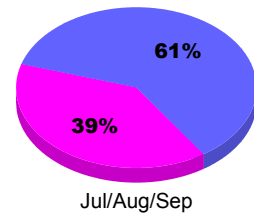

Gender Comparison 2010-2011